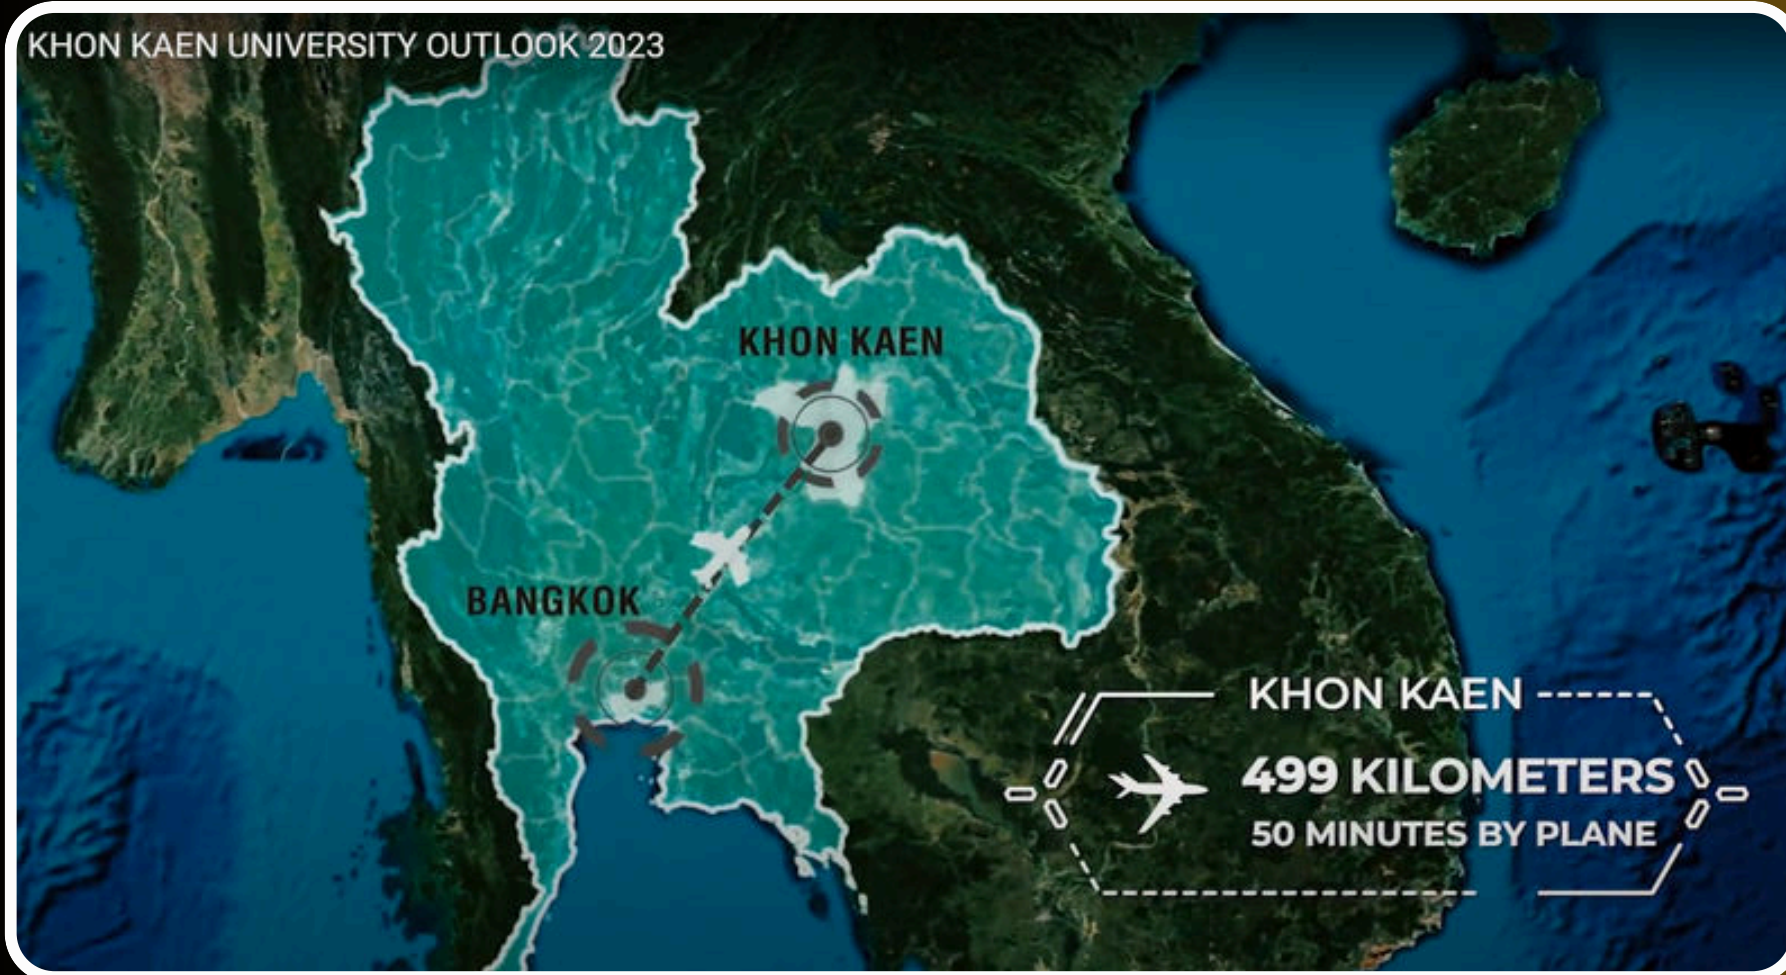

KHON KAEN UNIVERSITY

<http://kku.ac.th>

THE CITY OF KHON KAEN

- 500 km northeast of Bangkok
- Major city of Thailand's northeast
- Population of around 300,000
- Natural and archeological parks nearby

Khon Kaen University

Khon Kaen University (KKU) was established as the major university in the northeastern part of Thailand in 1964 and has since devoted itself to becoming one of the top universities in Thailand.

KKU currently has more than 40,000 students studying in 19 faculties, 3 colleges, and 1 school.